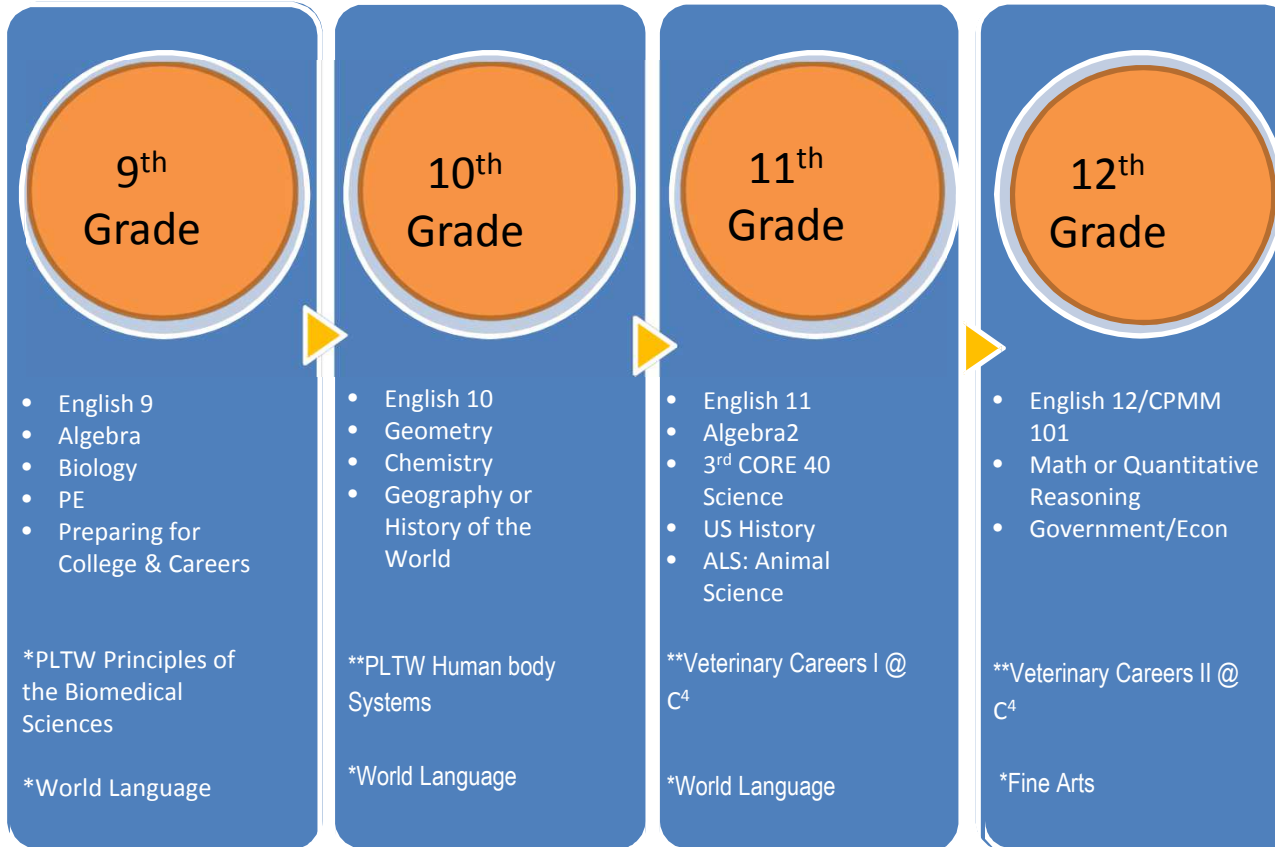

C⁴ Columbus Area Career Connection

Veterinary Careers Pathway

2014 average annual wage in Indiana: \$22,000-\$31,000
(Average based on Career Technical Education &/or AS, BS Degree)

Job Titles: Veterinary Assistant, Veterinary Technician Certified Assistant, Clinical Veterinary Technician

Dual Credits Apply To:

Ivy Tech Community College
Associates Degrees
Associate of Science or
Associate of Arts
(Transfer to Purdue)

CORE 40 with Honors High School Graduation Plan

*Denotes AHD

**Denotes Directed Electives THD